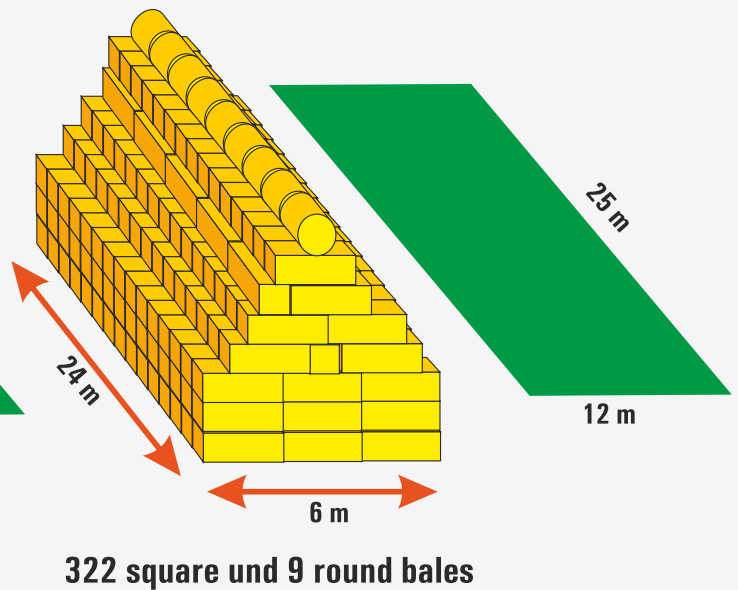

Straw Protection Cover

Application examples

1) Bale dimension 9,8 x 25 m

3) Bale dimension 9,8 x 12,5 m

This overview should be used as an estimate only for the required size of TenCate Toptex® straw cover.

2) Bale dimension 12 x 25 m

503247 / 01.2017 / EN / AS.SH

Your Toptex partner: