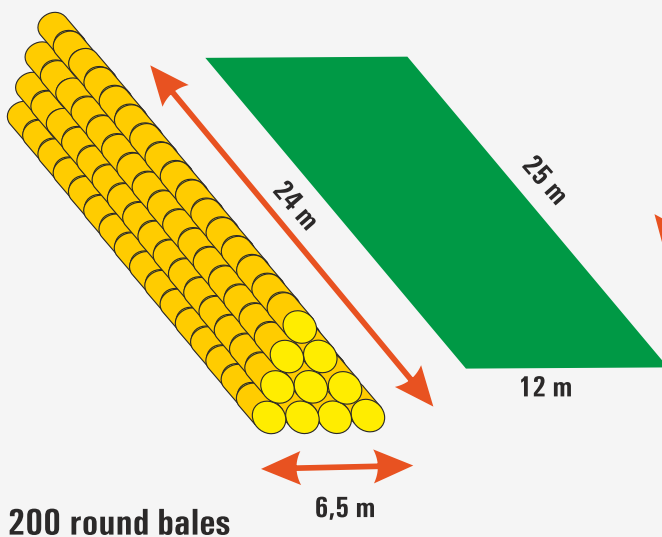

Straw Protection Cover

Application examples

1) Bale dimension 9,8 x 25 m

3) Bale dimension 9,8 x 12,5 m

This overview should be used as an estimate only for the required size of TenCate Toptex® straw cover.

2) Bale dimension 12 x 25 m

503247 / 01.2017 / EN / AS.SH

Your Toptex partner: