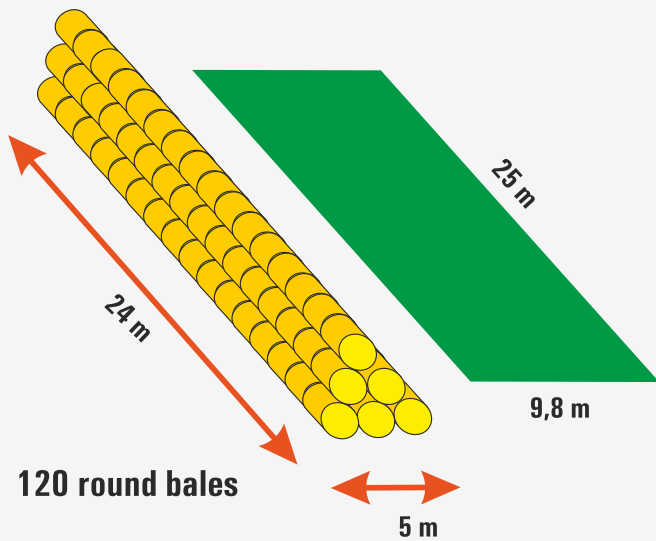

Straw Protection Cover

Application examples

1) Bale dimension 9,8 x 25 m

3) Bale dimension 9,8 x 12,5 m

This overview should be used as an estimate only for the required size of TenCate Toptex® straw cover.

2) Bale dimension 12 x 25 m

503247 / 01.2017 / EN / AS.SH

Your Toptex partner: