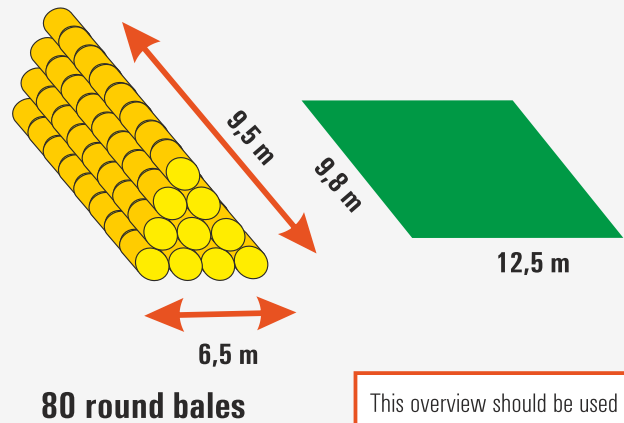

Straw Protection Cover

Application examples

1) Bale dimension 9,8 x 25 m

3) Bale dimension 9,8 x 12,5 m

This overview should be used as an estimate only for the required size of TenCate Toptex® straw cover.

2) Bale dimension 12 x 25 m

503247 / 01.2017 / EN / AS.SH

Your Toptex partner: